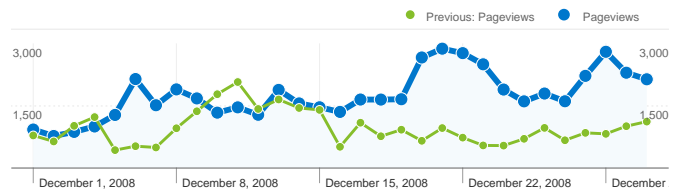

**Site Usage**

**12,896 Visits**

Previous: 4,636 (178.17%)

**45.62% Bounce Rate**

Previous: 32.53% (40.24%)

**54,688 Pageviews**

Previous: 30,175 (81.24%)

**00:03:51 Avg. Time on Site**

Previous: 00:05:19 (-27.43%)

**4.24 Pages/Visit**

Previous: 6.51 (-34.85%)

**72.25% % New Visits**

Previous: 66.03% (9.42%)

**Visitors Overview**

**Visitors**  
**9,692**

**Pageviews for all visitors**

## 9,692 people visited this site

**12,896 Visits**  
Previous: 4,636 (178.17%)

**9,692 Absolute Unique Visitors**  
Previous: 3,101 (212.54%)

**54,688 Pageviews**  
Previous: 30,175 (81.24%)

**4.24 Average Pageviews**  
Previous: 6.51 (-34.85%)

## All traffic sources sent a total of 12,896 visits