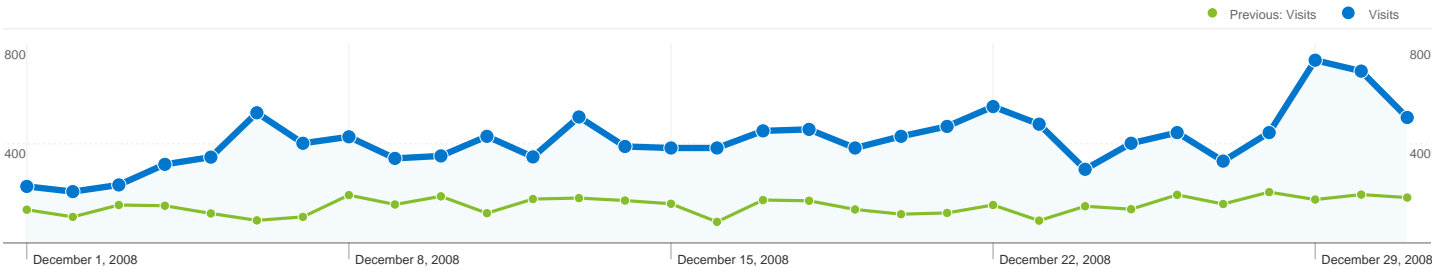

## 9,692 people visited this site

**12,896 Visits**  
Previous: 4,636 (178.17%)

**9,692 Absolute Unique Visitors**  
Previous: 3,101 (212.54%)

**54,688 Pageviews**  
Previous: 30,175 (81.24%)

**4.24 Average Pageviews**  
Previous: 6.51 (-34.85%)

**00:03:51 Time on Site**  
Previous: 00:05:19 (-27.43%)

**45.62% Bounce Rate**  
Previous: 32.53% (40.24%)

**72.25% New Visits**  
Previous: 66.03% (9.42%)

## Technical Profile

Browser	Visits	% visits	Connection Speed	Visits	% visits
Internet Explorer			Cable		
Dec 1, 2008 - Dec 31, 2008	6,697	51.93%	Dec 1, 2008 - Dec 31, 2008	6,478	50.23%
Dec 1, 2007 - Dec 31, 2007	2,591	55.89%	Dec 1, 2007 - Dec 31, 2007	2,114	45.60%
% Change	158.47%	158.47%	% Change	206.43%	206.43%
Firefox			DSL		
Dec 1, 2008 - Dec 31, 2008	4,395	34.08%	Dec 1, 2008 - Dec 31, 2008	4,042	31.34%
Dec 1, 2007 - Dec 31, 2007	1,592	34.34%	Dec 1, 2007 - Dec 31, 2007	1,374	29.64%
% Change	176.07%	176.07%	% Change	194.18%	194.18%

## All traffic sources sent a total of 12,896 visits