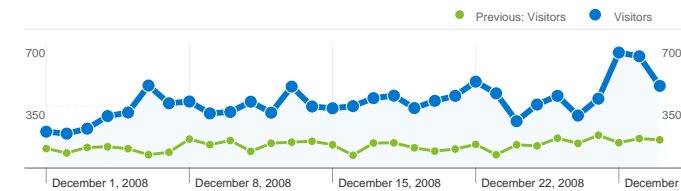

**Site Usage**

**12,896 Visits**

Previous: 4,636 (178.17%)

**45.62% Bounce Rate**

Previous: 32.53% (40.24%)

**54,688 Pageviews**

Previous: 30,175 (81.24%)

**00:03:51 Avg. Time on Site**

Previous: 00:05:19 (-27.43%)

**4.24 Pages/Visit**

Previous: 6.51 (-34.85%)

**72.25% % New Visits**

Previous: 66.03% (9.42%)

**Visitors Overview**

**Visitors**  
**9,692**

**Pageviews for all visitors**

## 9,692 people visited this site

**12,896 Visits**  
Previous: 4,636 (178.17%)

**9,692 Absolute Unique Visitors**  
Previous: 3,101 (212.54%)

**54,688 Pageviews**  
Previous: 30,175 (81.24%)

**4.24 Average Pageviews**  
Previous: 6.51 (-34.85%)

## All traffic sources sent a total of 12,896 visits