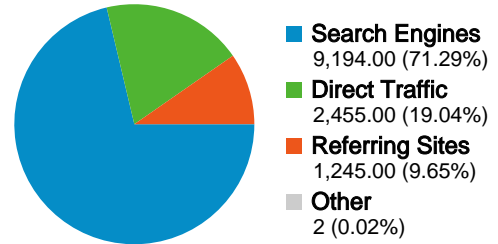

Top Traffic Sources

Sources	Visits	% visits
google (organic)		
Dec 1, 2008 - Dec 31, 2008	8,854	68.66%
Dec 1, 2007 - Dec 31, 2007	2,599	56.06%
% Change	240.67%	240.67%
(direct) ((none))		
Dec 1, 2008 - Dec 31, 2008	2,455	19.04%
Dec 1, 2007 - Dec 31, 2007	1,552	33.48%
% Change	58.18%	58.18%
dufferinpark.ca (referral)		
Dec 1, 2008 - Dec 31, 2008	336	2.61%
Dec 1, 2007 - Dec 31, 2007	3	0.06%
% Change	11,100.00%	11,100.00%
yahoo (organic)		
Dec 1, 2008 - Dec 31, 2008	286	2.22%
Dec 1, 2007 - Dec 31, 2007	49	1.06%
% Change	483.67%	483.67%
wallaceemerson.ca (referral)		

Keywords	Visits	% visits
nathan phillips square skating		
Dec 1, 2008 - Dec 31, 2008	204	2.22%
Dec 1, 2007 - Dec 31, 2007	0	0.00%
% Change	100.00%	100.00%
mel lastman square		
Dec 1, 2008 - Dec 31, 2008	171	1.86%
Dec 1, 2007 - Dec 31, 2007	1	0.04%
% Change	17,000.00%	17,000.00%
nathan phillips square ice skating		
Dec 1, 2008 - Dec 31, 2008	139	1.51%
Dec 1, 2007 - Dec 31, 2007	0	0.00%
% Change	100.00%	100.00%
christie pits rink		
Dec 1, 2008 - Dec 31, 2008	97	1.06%
Dec 1, 2007 - Dec 31, 2007	16	0.60%
% Change	506.25%	506.25%
harbourfront rink