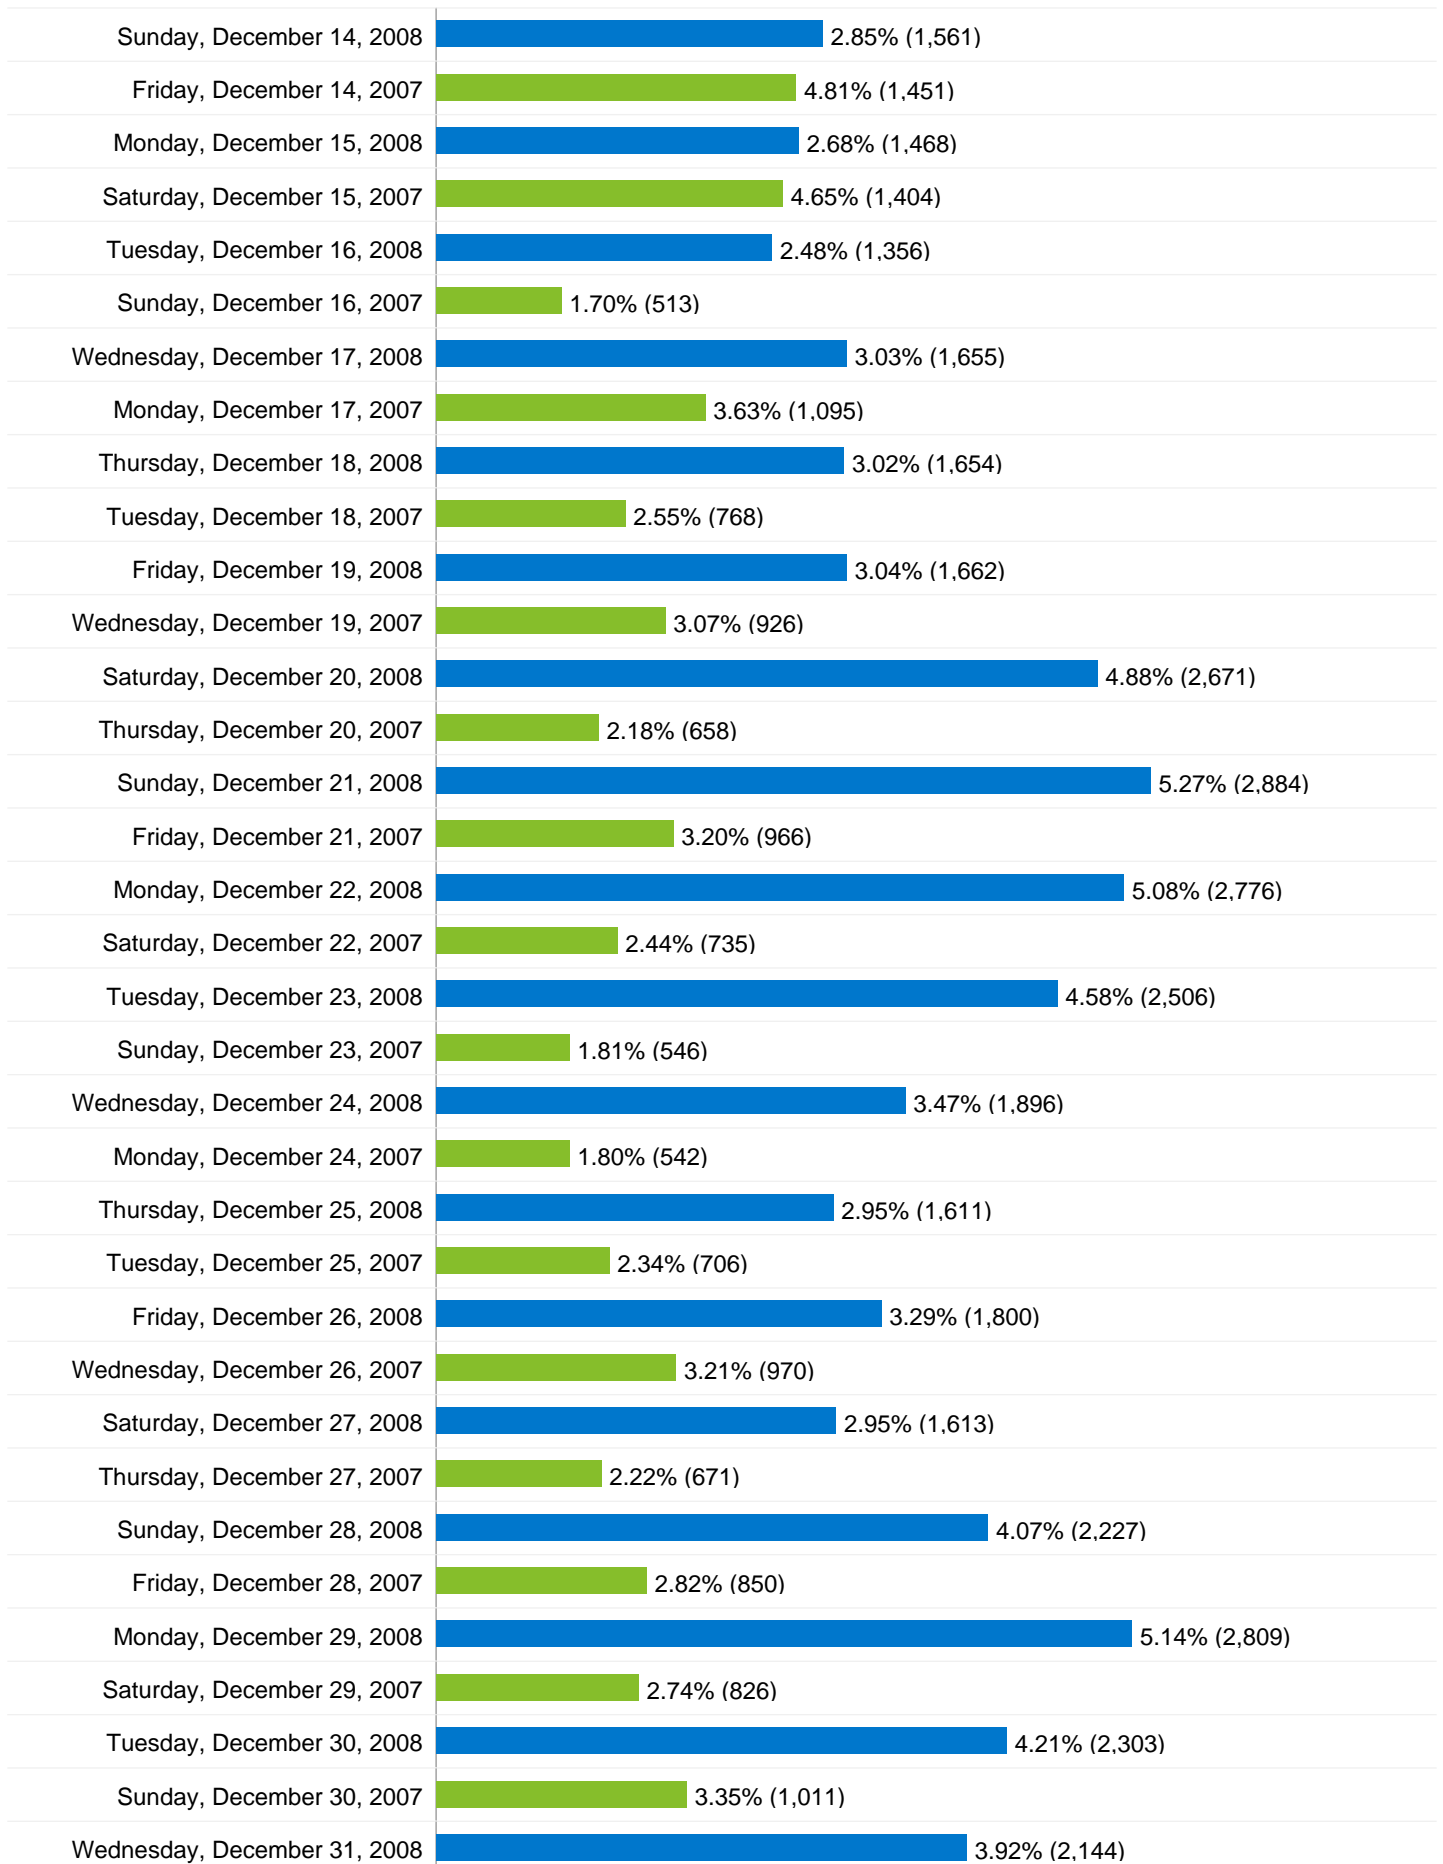

# Pageviews for all visitors

Dec 1, 2008 - Dec 31, 2008  
 Comparing to: Dec 1, 2007 - Dec 31, 2007

**54,688** Pageviews

Previous: 30,175 (81.24%)

Monday, December 1, 2008	1.70% (930)
Saturday, December 1, 2007	2.61% (787)
Tuesday, December 2, 2008	1.42% (774)
Sunday, December 2, 2007	2.13% (642)
Wednesday, December 3, 2008	1.60% (873)
Monday, December 3, 2007	3.38% (1,020)
Thursday, December 4, 2008	1.84% (1,004)
Tuesday, December 4, 2007	4.08% (1,231)
Friday, December 5, 2008	2.35% (1,283)
Wednesday, December 5, 2007	1.43% (433)
Saturday, December 6, 2008	3.93% (2,150)
Thursday, December 6, 2007	1.75% (528)
Sunday, December 7, 2008	2.77% (1,517)
Friday, December 7, 2007	1.65% (497)
Monday, December 8, 2008	3.47% (1,900)
Saturday, December 8, 2007	3.18% (961)
Tuesday, December 9, 2008	3.08% (1,682)
Sunday, December 9, 2007	4.54% (1,371)
Wednesday, December 10, 2008	2.45% (1,338)
Monday, December 10, 2007	5.91% (1,784)
Thursday, December 11, 2008	2.68% (1,466)
Tuesday, December 11, 2007	6.89% (2,078)
Friday, December 12, 2008	2.35% (1,287)
Wednesday, December 12, 2007	4.73% (1,427)
Saturday, December 13, 2008	3.45% (1,888)
Thursday, December 13, 2007	5.49% (1,656)

---

Monday, December 31, 2007

**1,067 page titles were viewed a total of 54,688 times**

**Content Performance**

<b>Pageviews</b> <b>54,688</b> Previous: 30,175 (81.24%)	<b>Unique Pageviews</b> <b>37,285</b> Previous: 19,185 (94.34%)	<b>Time on Page</b> <b>00:01:11</b> Previous: 00:00:58 (23.36%)	<b>Bounce Rate</b> <b>45.62%</b> Previous: 32.53% (40.24%)	<b>% Exit</b> <b>23.58%</b> Previous: 15.36% (53.49%)	<b>\$ Index</b> <b>\$0.00</b> Previous: \$0.00 (0.00%)
---	--	--	---	--	---