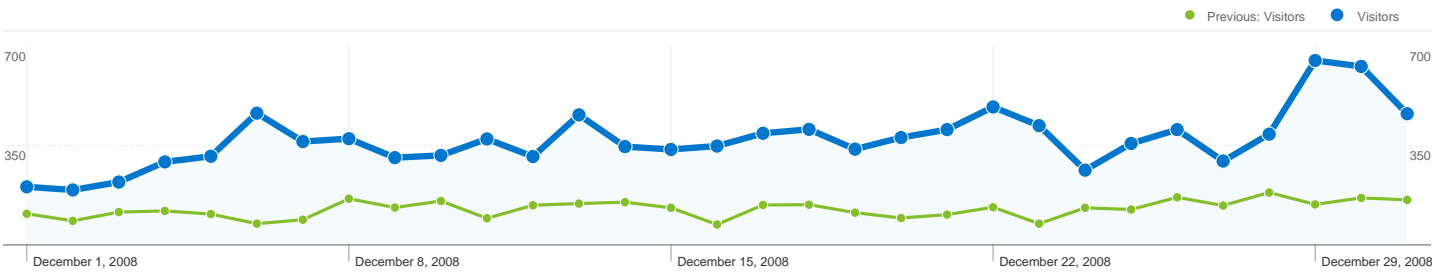

**Site Usage**

**12,896 Visits**

Previous: 4,636 (178.17%)

**45.62% Bounce Rate**

Previous: 32.53% (40.24%)

**54,688 Pageviews**

Previous: 30,175 (81.24%)

**00:03:51 Avg. Time on Site**

Previous: 00:05:19 (-27.43%)

**4.24 Pages/Visit**

Previous: 6.51 (-34.85%)

**72.25% % New Visits**

Previous: 66.03% (9.42%)

**Visitors Overview**

**Visitors**  
**9,692**

**Pageviews for all visitors**

## 9,692 people visited this site

**12,896 Visits**  
Previous: 4,636 (178.17%)

**9,692 Absolute Unique Visitors**  
Previous: 3,101 (212.54%)

**54,688 Pageviews**  
Previous: 30,175 (81.24%)

**4.24 Average Pageviews**  
Previous: 6.51 (-34.85%)

## All traffic sources sent a total of 12,896 visits