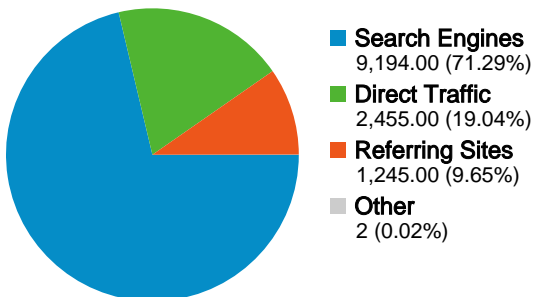

Traffic Sources Overview