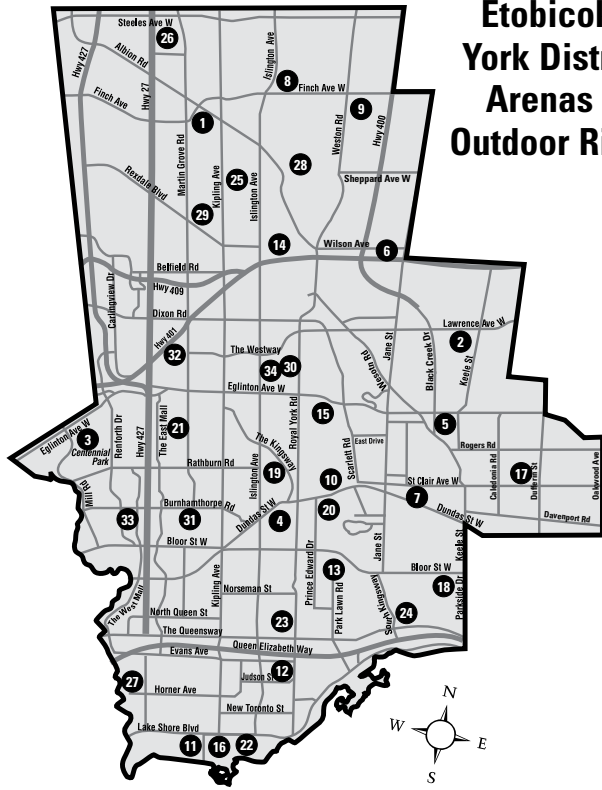

### Holiday Skating Schedule

**December Break** .....December 20, 2010-January 2, 2011

**March Break** ..... March 14-18, 2011

Check with your local arena/rink for holiday skating times.

## Skating Lessons

For lesson information, refer to the *FUN Guide* or visit [toronto.ca/torontofun](http://toronto.ca/torontofun).

## Etobicoke York District Arenas & Outdoor Rinks

Map	Arena/Address
10	<b>Lambton Arena</b> 4100 Dundas St, W
11	<b>Long Branch Arena</b> 75 Arcadian Circle
12	<b>Mimico Arena</b> 31 Drummond St
13	<b>Park Lawn (Bubble)</b> 340 Park Lawn Rd
14	<b>Pine Point Arena</b> 15 Grierson Rd