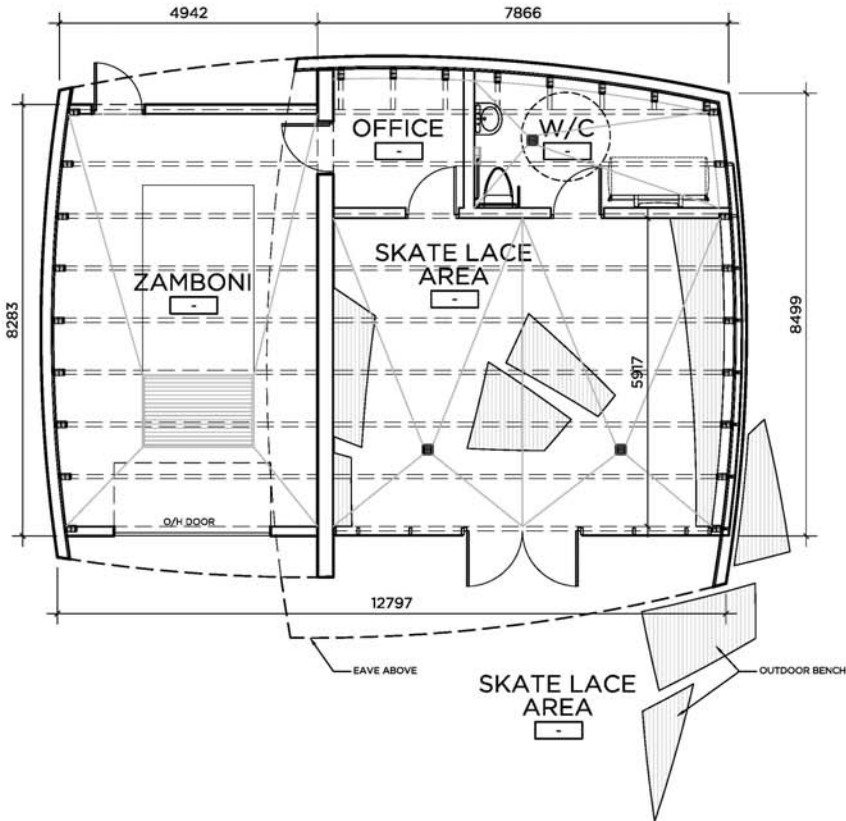

College Park Proposed New Fieldhouse/Service Building

11026 - COLLEGE PARK
SERVICE BUILDING DESIGN CONCEPT
APRIL 16, 2015