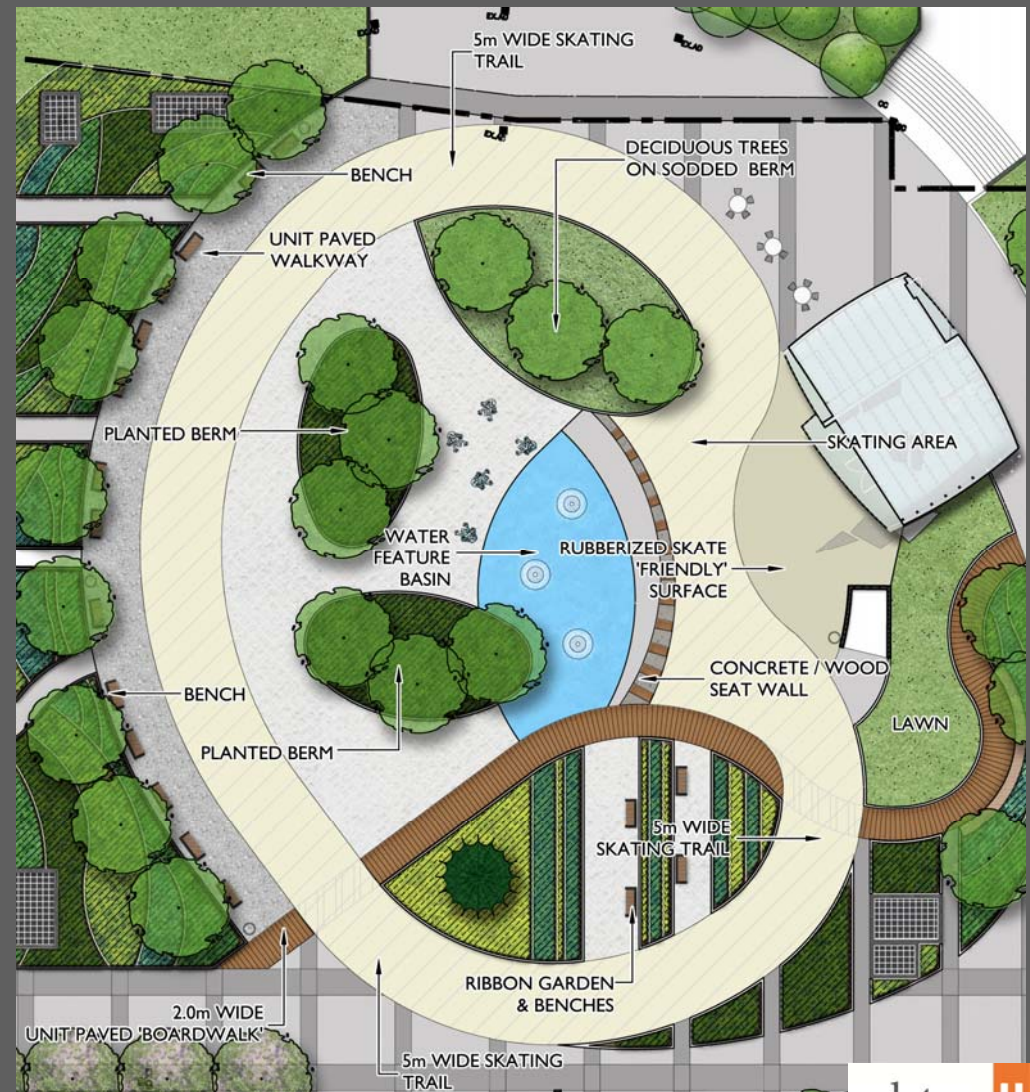

# College Park Revised Landscape Plan – Aerial Image

# College Park Skating as a Design Element

- Skating free form flowing rinks
- 5m wide trail system